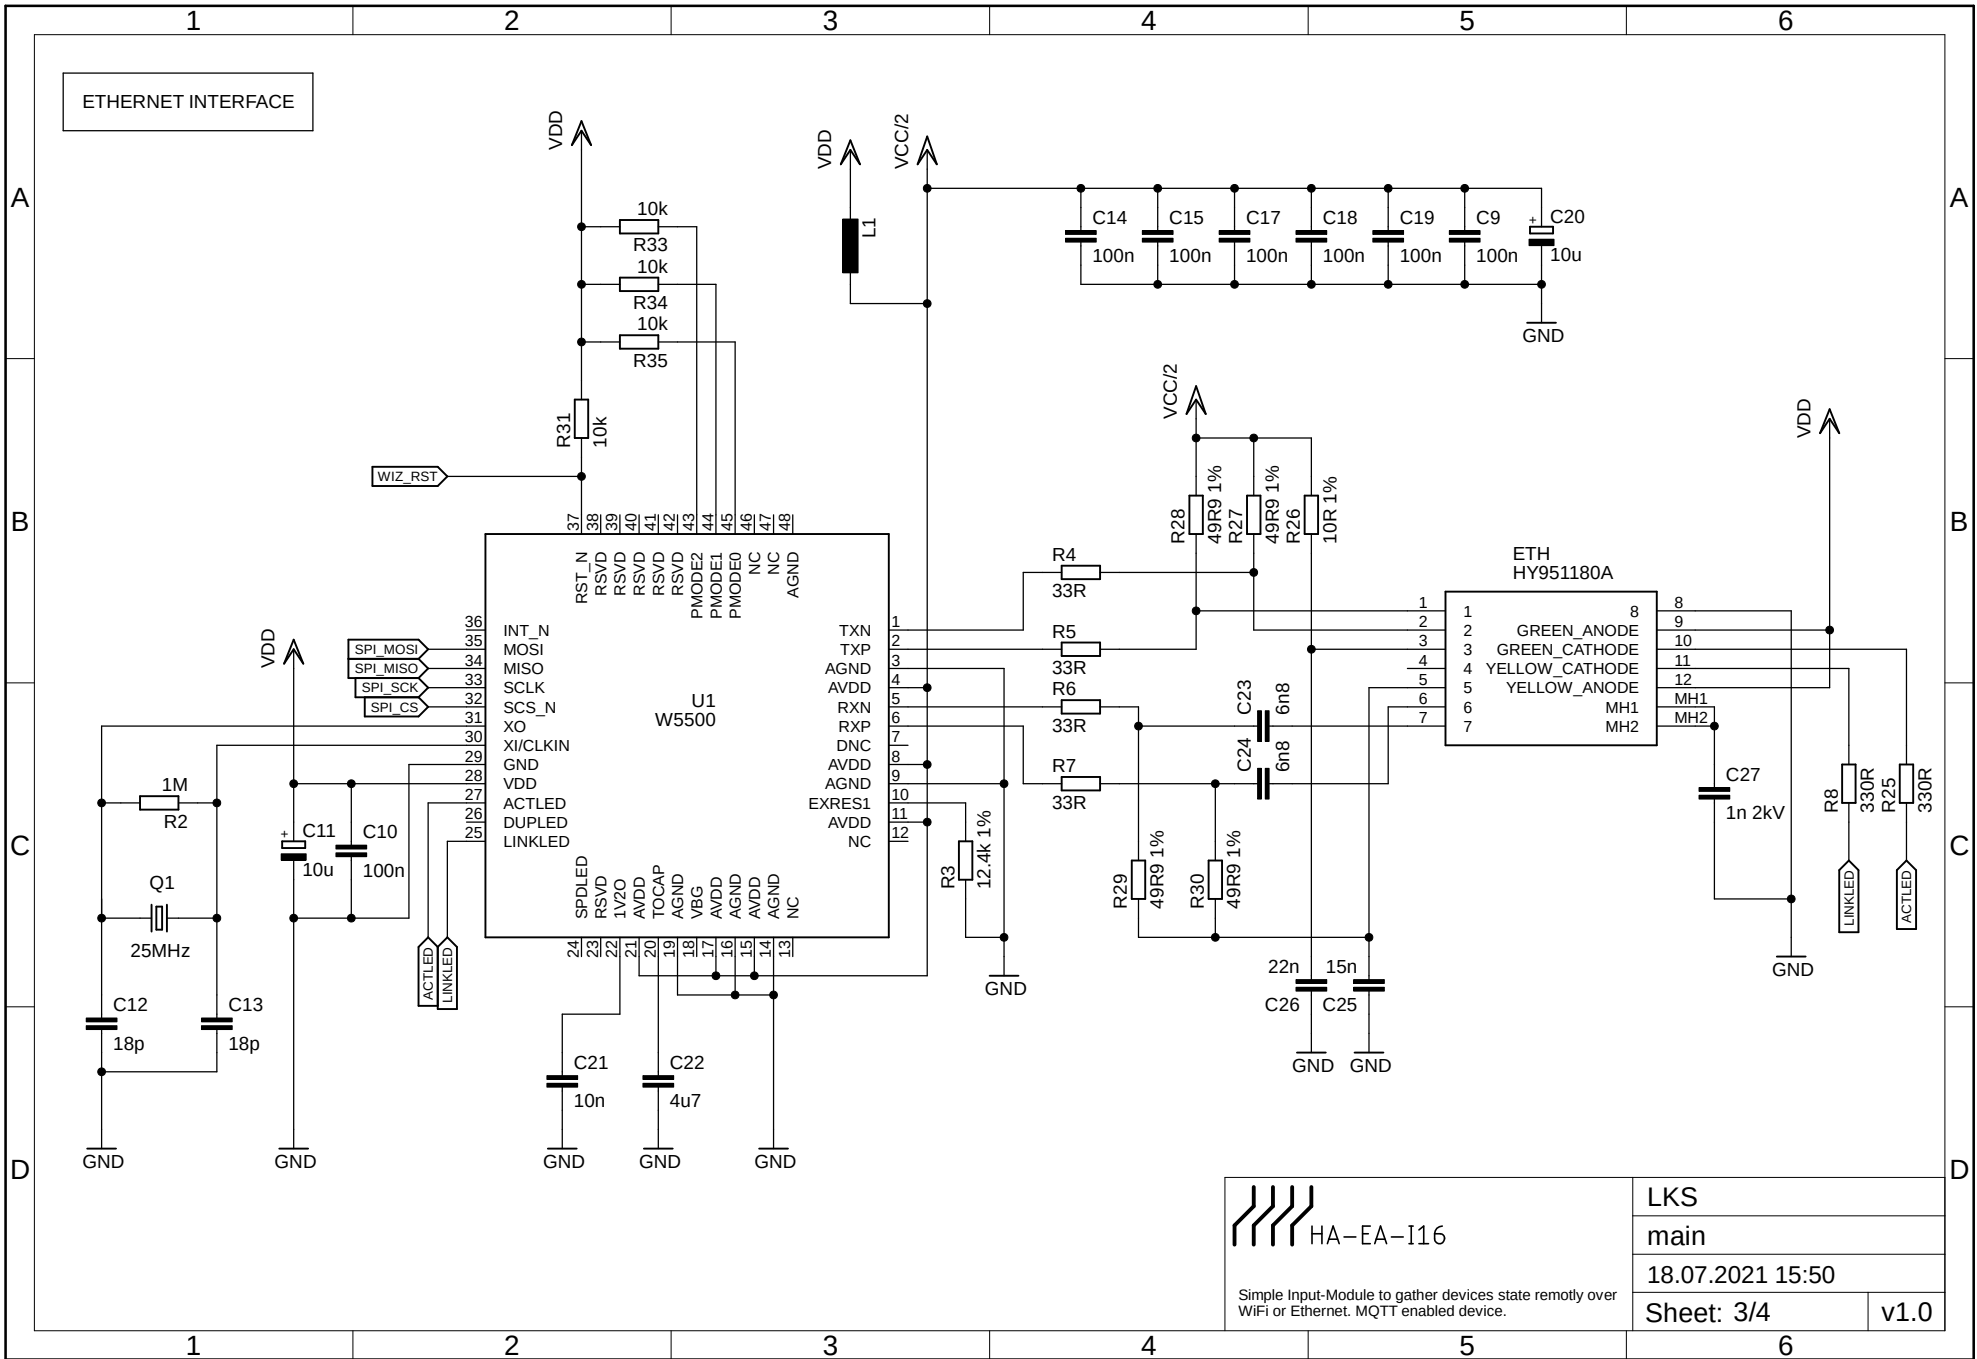

HA-EA-I16

Simple Input-Module to gather devices state remotely over WiFi or Ethernet. MQTT enabled device.

LKS	
main	
18.07.2021 15:50	
Sheet: 1/4	v1.0

INPUT STAGES

COMMON REFERENCE TERMINAL

HA-EA-I16

Simple Input-Module to gather devices state remotely over WiFi or Ethernet. MQTT enabled device.

LKS	
main	
18.07.2021 15:50	
Sheet: 2/4	v1.0

ETHERNET INTERFACE

HA-EA-I16

Simple Input-Module to gather devices state remotely over WiFi or Ethernet. MQTT enabled device.

LKS	
main	
18.07.2021 15:50	
Sheet: 3/4	v1.0

HA-EA-I16
 Simple Input-Module to gather devices state remotely over WiFi or Ethernet. MQTT enabled device.

LKS
main
18.07.2021 15:50
Sheet: 4/4