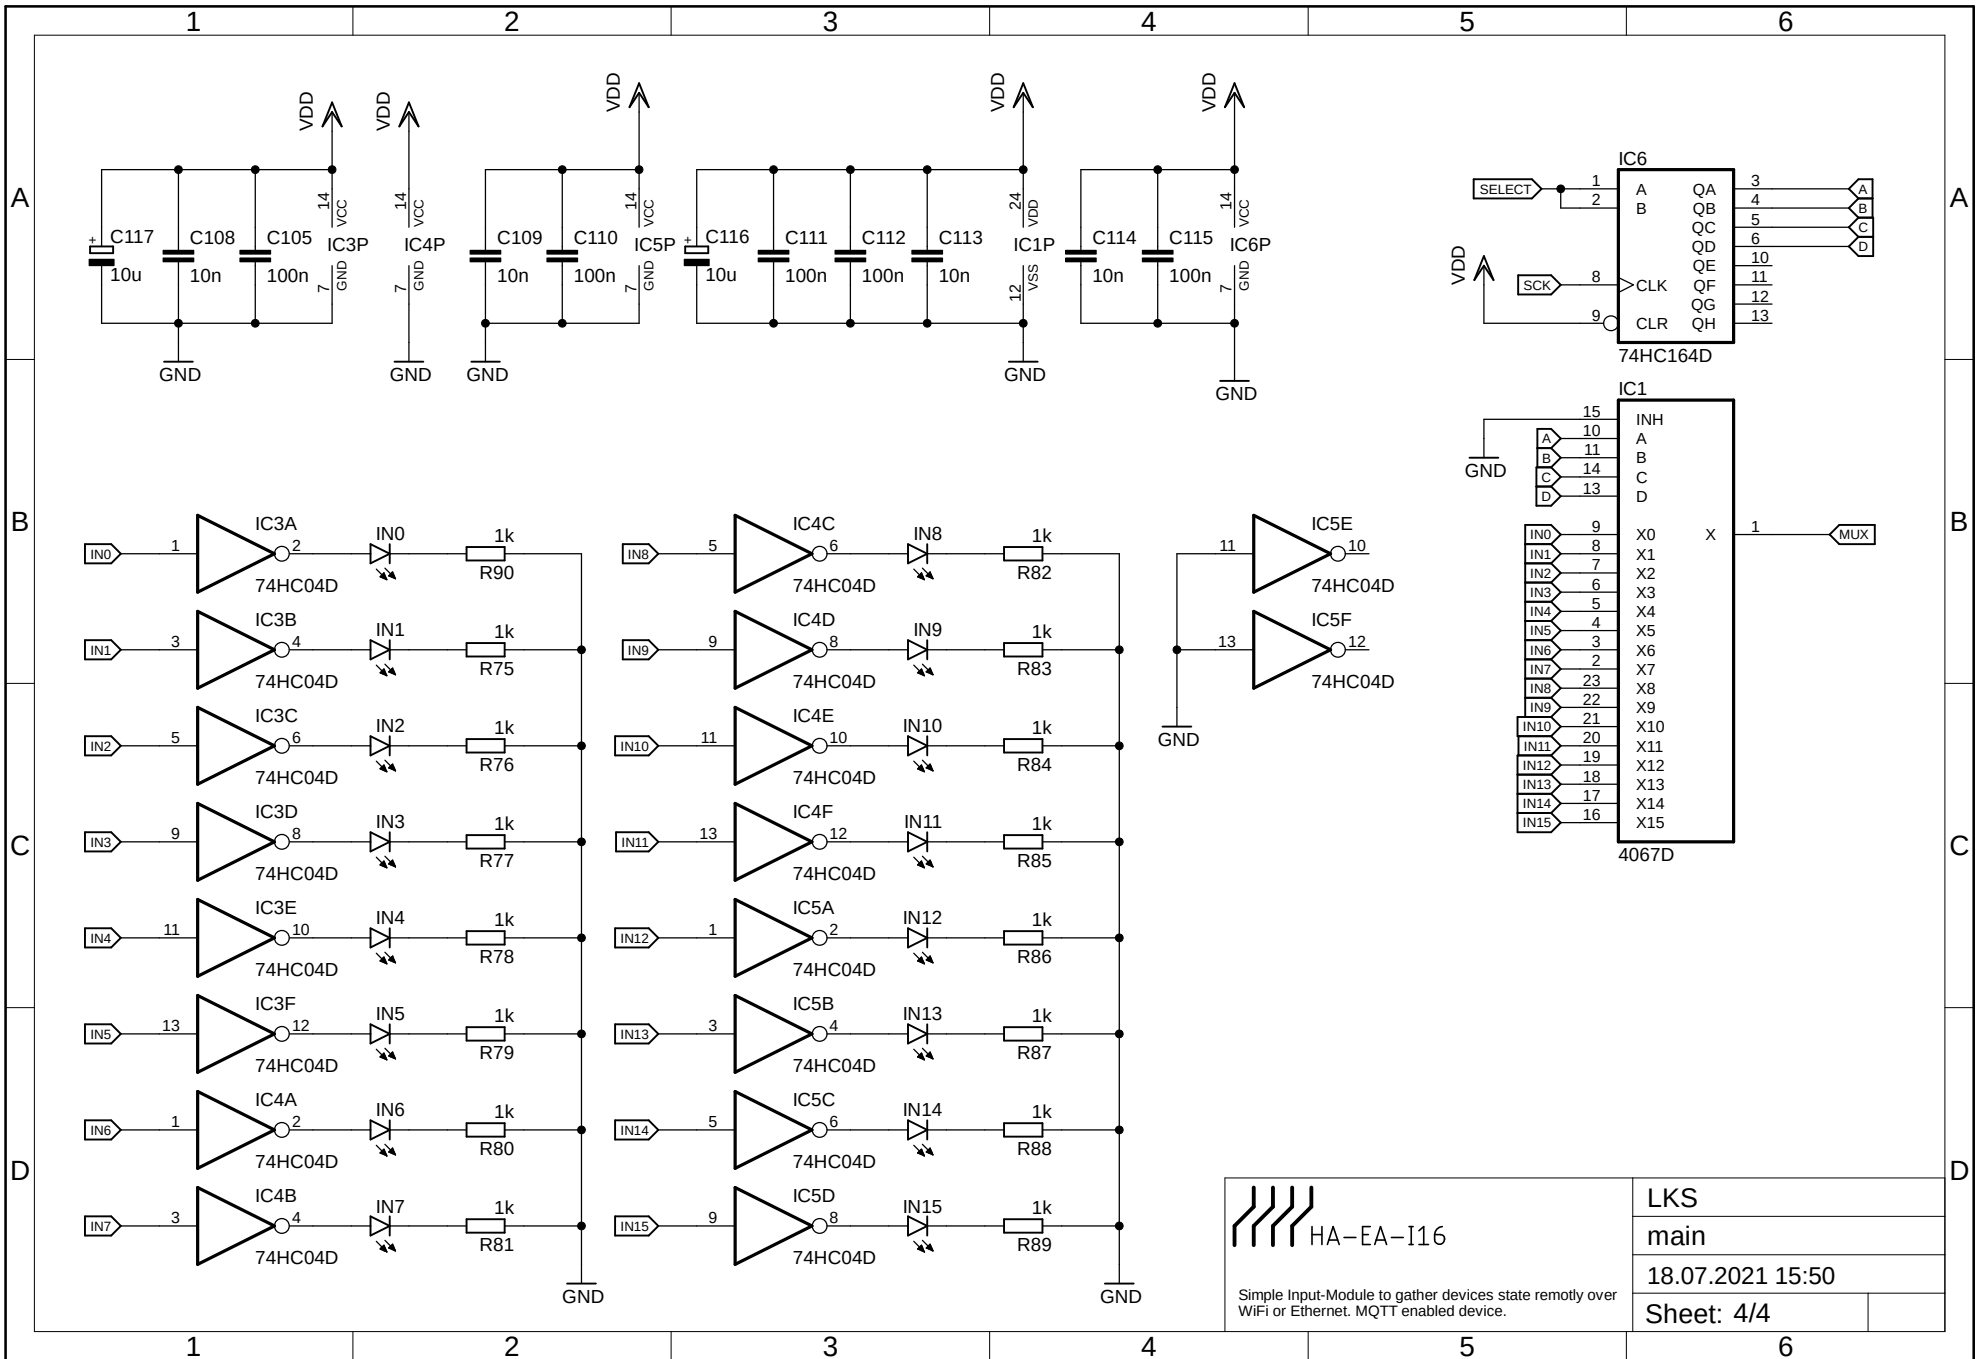

HA-EA-I16

Simple Input-Module to gather devices state remotely over WiFi or Ethernet. MQTT enabled device.

LKS	
main	
18.07.2021 15:50	
Sheet: 1/4	v1.0

INPUT STAGES

COMMON REFERENCE TERMINAL

HA-EA-I16

Simple Input-Module to gather devices state remotely over WiFi or Ethernet. MQTT enabled device.

LKS	
main	
18.07.2021 15:50	
Sheet: 2/4	v1.0

ETHERNET INTERFACE

HA-EA-I16

Simple Input-Module to gather devices state remotely over WiFi or Ethernet. MQTT enabled device.

LKS	
main	
18.07.2021 15:50	
Sheet: 3/4	v1.0

HA-EA-I16
 Simple Input-Module to gather devices state remotely over WiFi or Ethernet. MQTT enabled device.

LKS
main
18.07.2021 15:50
Sheet: 4/4