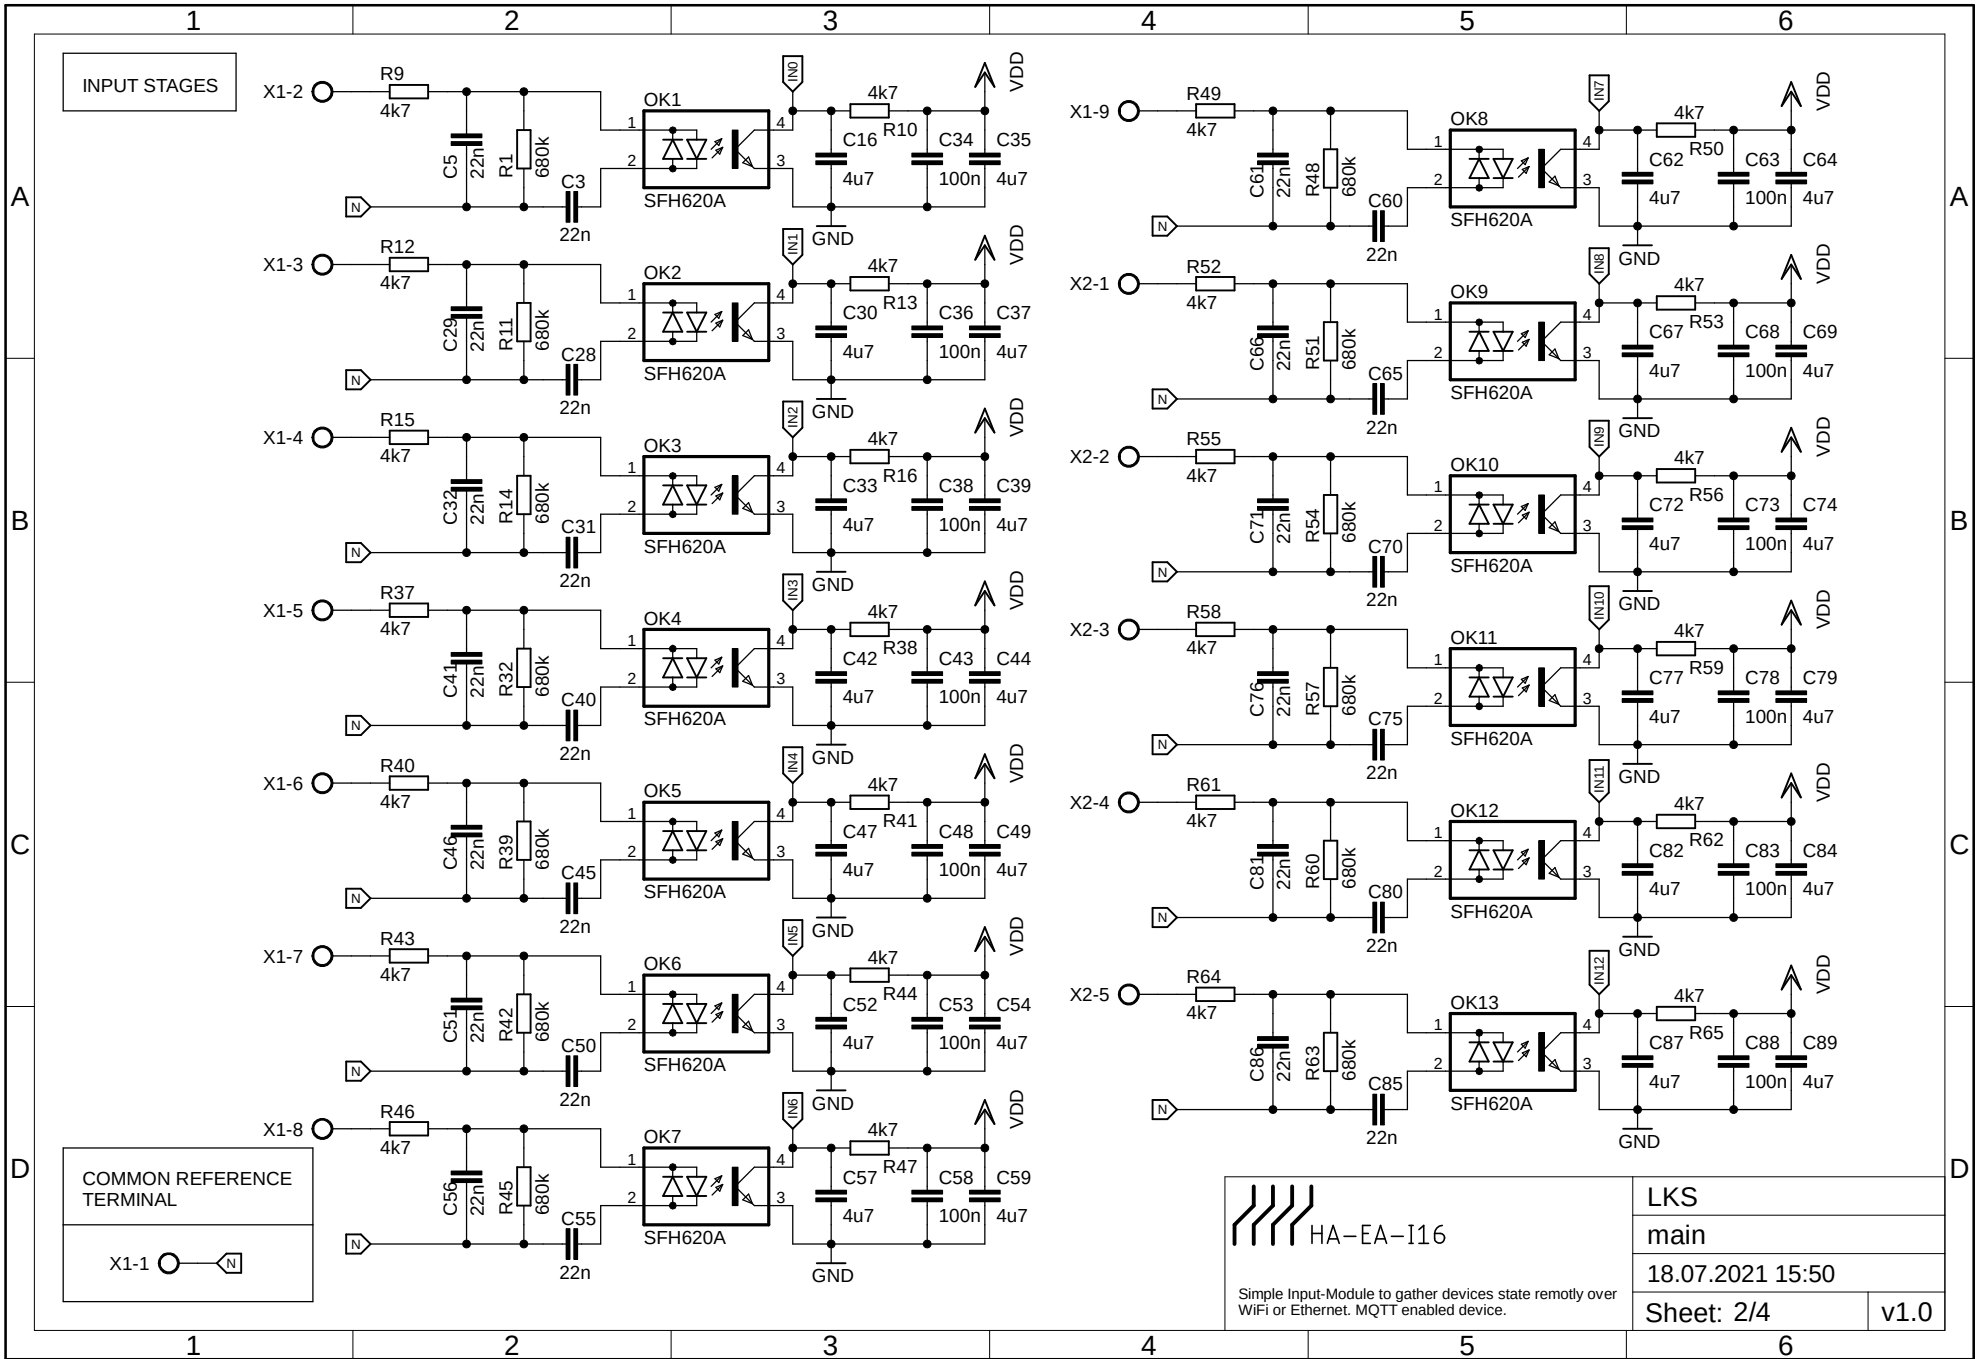

HA-EA-I16

Simple Input-Module to gather devices state remotely over WiFi or Ethernet. MQTT enabled device.

LKS	
main	
18.07.2021 15:50	
Sheet: 1/4	v1.0

INPUT STAGES

COMMON REFERENCE TERMINAL

HA-EA-I16

Simple Input-Module to gather devices state remotely over WiFi or Ethernet. MQTT enabled device.

LKS	
main	
18.07.2021 15:50	
Sheet: 2/4	v1.0

ETHERNET INTERFACE

HA-EA-I16

Simple Input-Module to gather devices state remotely over WiFi or Ethernet. MQTT enabled device.

LKS	
main	
18.07.2021 15:50	
Sheet: 3/4	v1.0

HA-EA-I16
 Simple Input-Module to gather devices state remotely over WiFi or Ethernet. MQTT enabled device.

LKS
main
18.07.2021 15:50
Sheet: 4/4